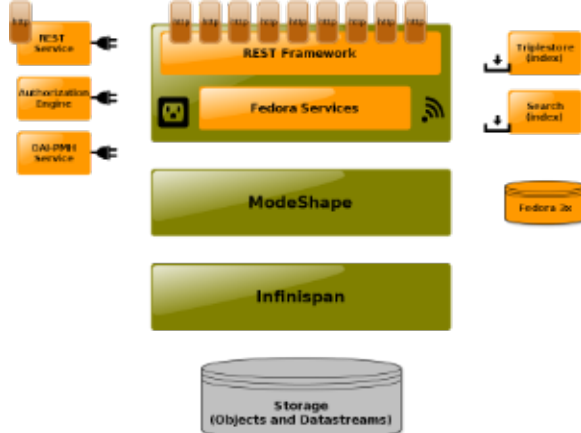

[Setup Camel Message Integrations](#)
Dec 31, 2014 • updated by Anonymous • [view change](#)

[Backup and Restore](#)
Dec 18, 2014 • updated by Andrew Woods • [view change](#)

[Indexing Transformations](#)
Dec 10, 2014 • updated by Anonymous • [view change](#)

Component Stack

Integration Architecture

Popular Topics

- [kb-how-to-article](#)
- [featured](#)
- [authentication](#)
- [features-fcrepo4](#)
- [fedora](#)
- [kb-how-to-bypass-authorization](#)
- [large-files](#)
- [metrics](#)