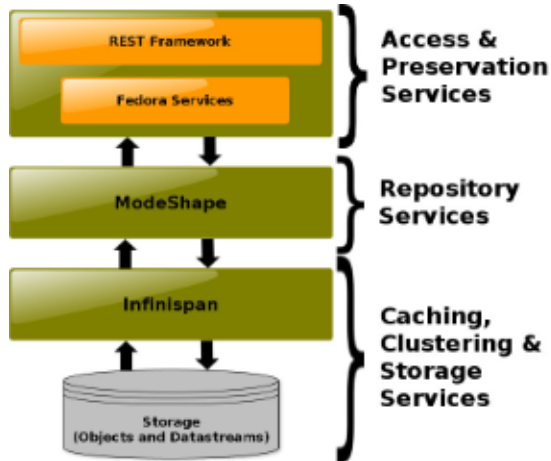

Fedora 4.0 Documentation

- [Quick Start](#)
- [Feature Tour](#)
- [Features](#)
- [Administrator Guide](#)
- [Developer Guide](#)
- [FAQs and How-Tos](#)
- [Glossary](#)

Featured Pages

- [Deploying Fedora 4 Complete Guide](#)
- [RESTful HTTP API](#)

Recently Updated Pages

[RESTful HTTP API - Containers](#)
Aug 17, 2016 • updated by Andrew Woods • [view change](#)

[Configuration Options Inventory](#)
Feb 23, 2015 • updated by Andrew Woods • [view change](#)

[Setup Camel Message Integrations](#)
Dec 31, 2014 • updated by Anonymous • [view change](#)

[Backup and Restore](#)
Dec 18, 2014 • updated by Andrew Woods • [view change](#)

[Indexing Transformations](#)
Dec 10, 2014 • updated by Anonymous • [view change](#)

Component Stack