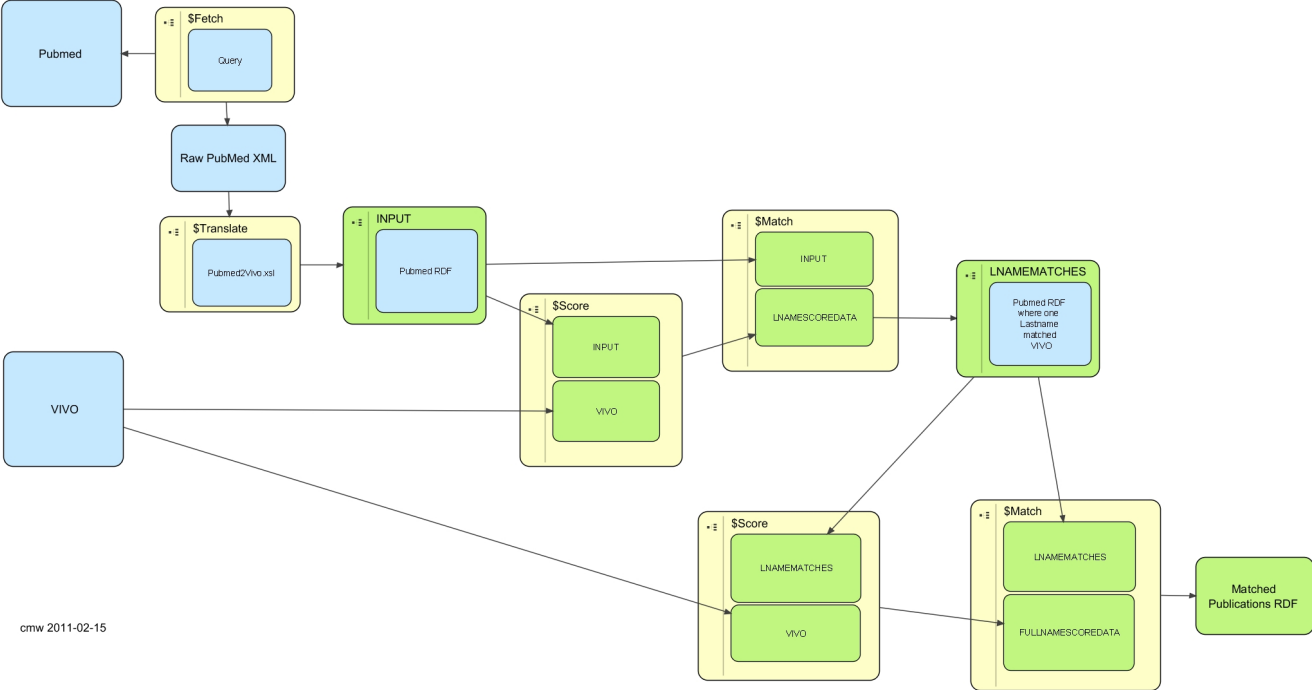

Advanced PubMed name matching diagram

This diagram was created in response to a conversation with Chris Haines 2011-02-15.

cmw 2011-02-15

900px