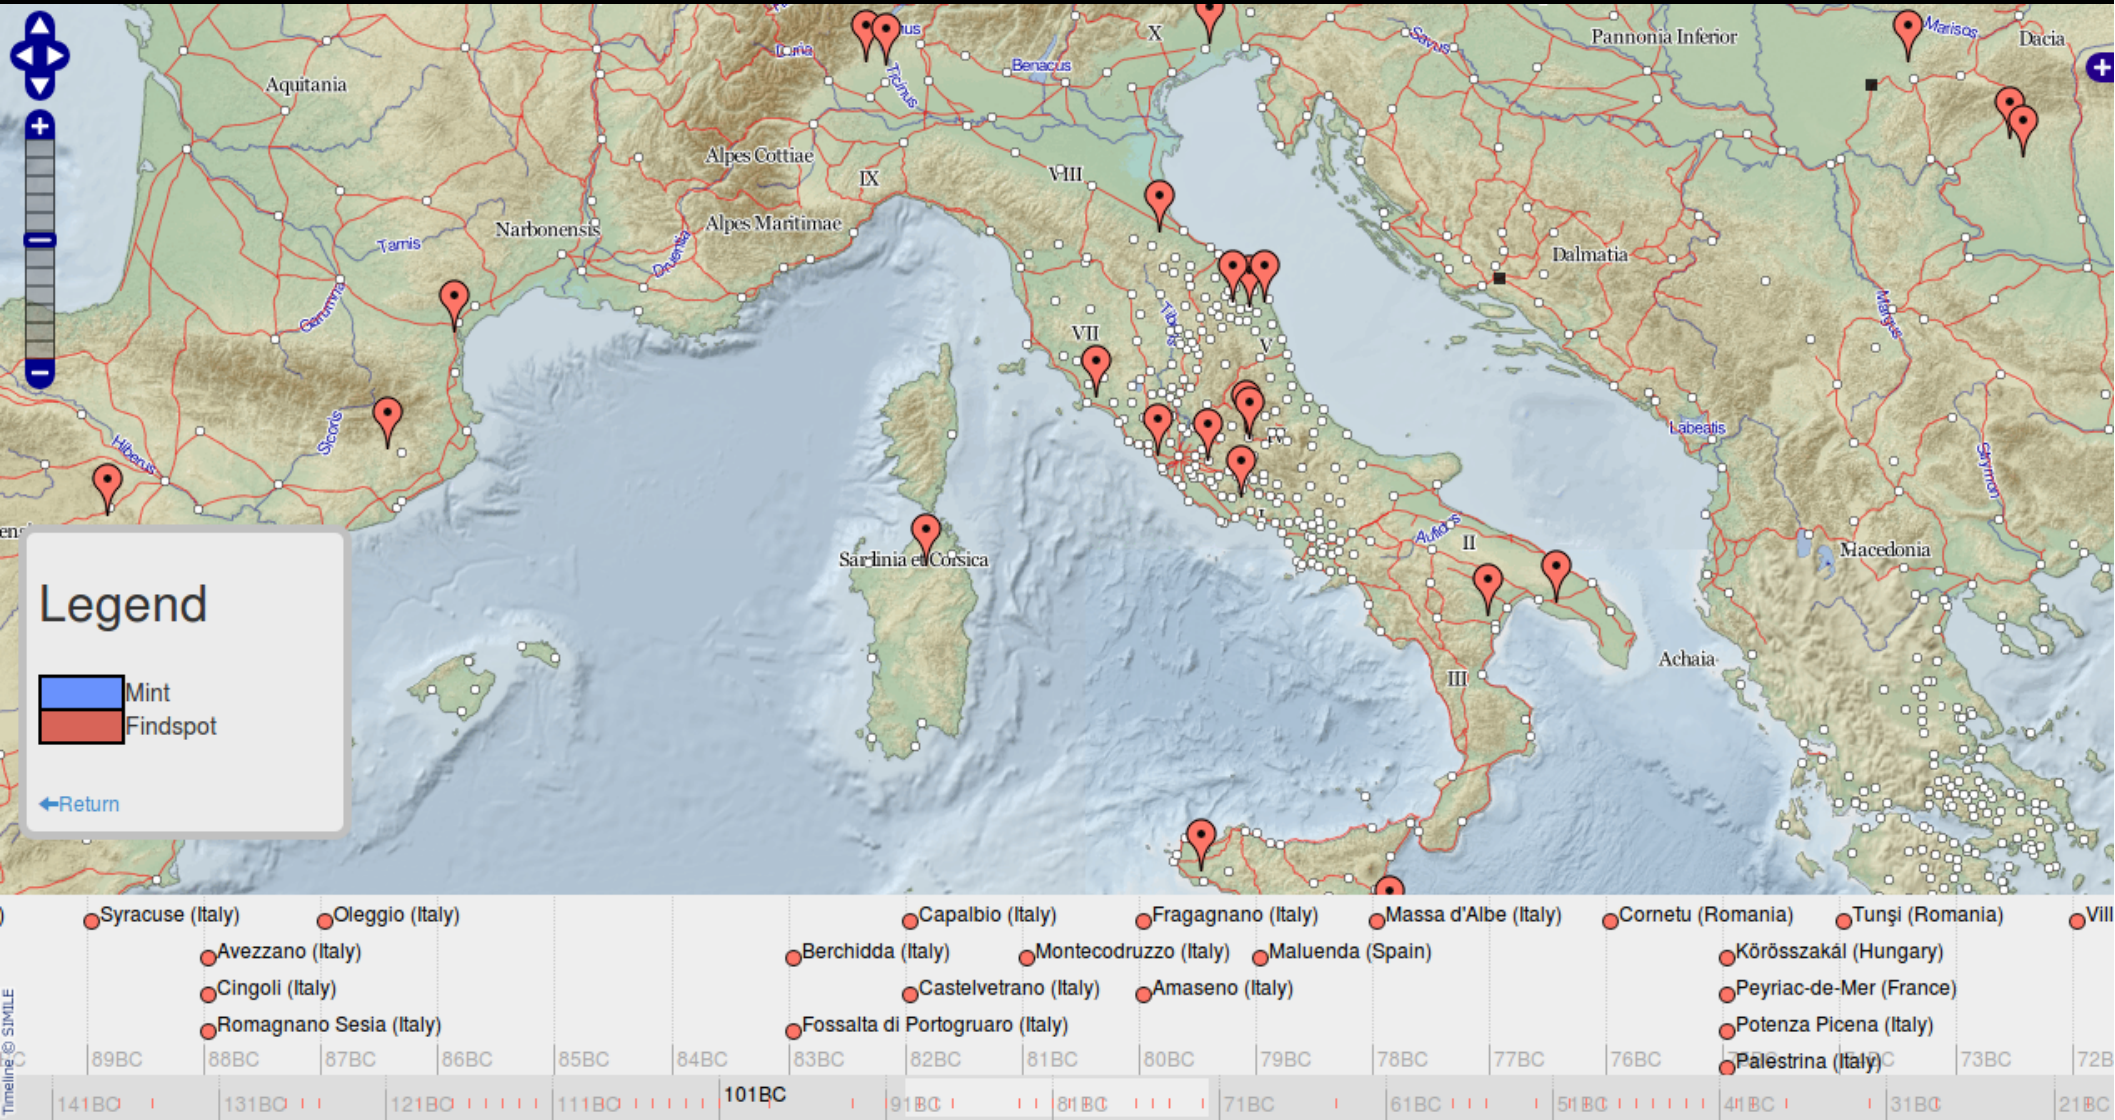

SPARQL Maps