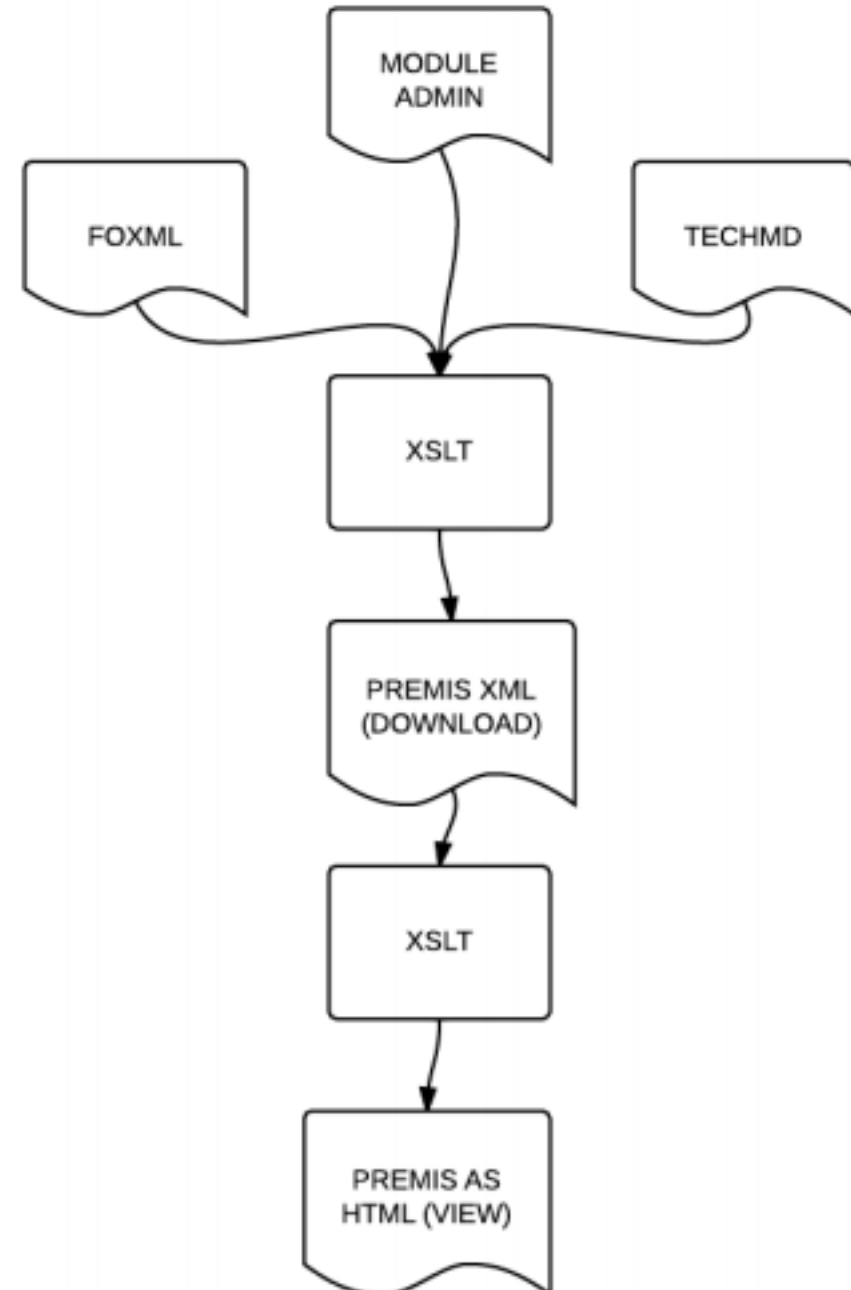

New Developments

- Fixity and File Format Identification
  - Islandora Checksum & Islandora FITS
- Data Integrity
  - Islandora Checksum checker
- Bitstream/Object Replication
  - Islandora BagIt
- Preservation Metadata
  - Islandora PREMIS