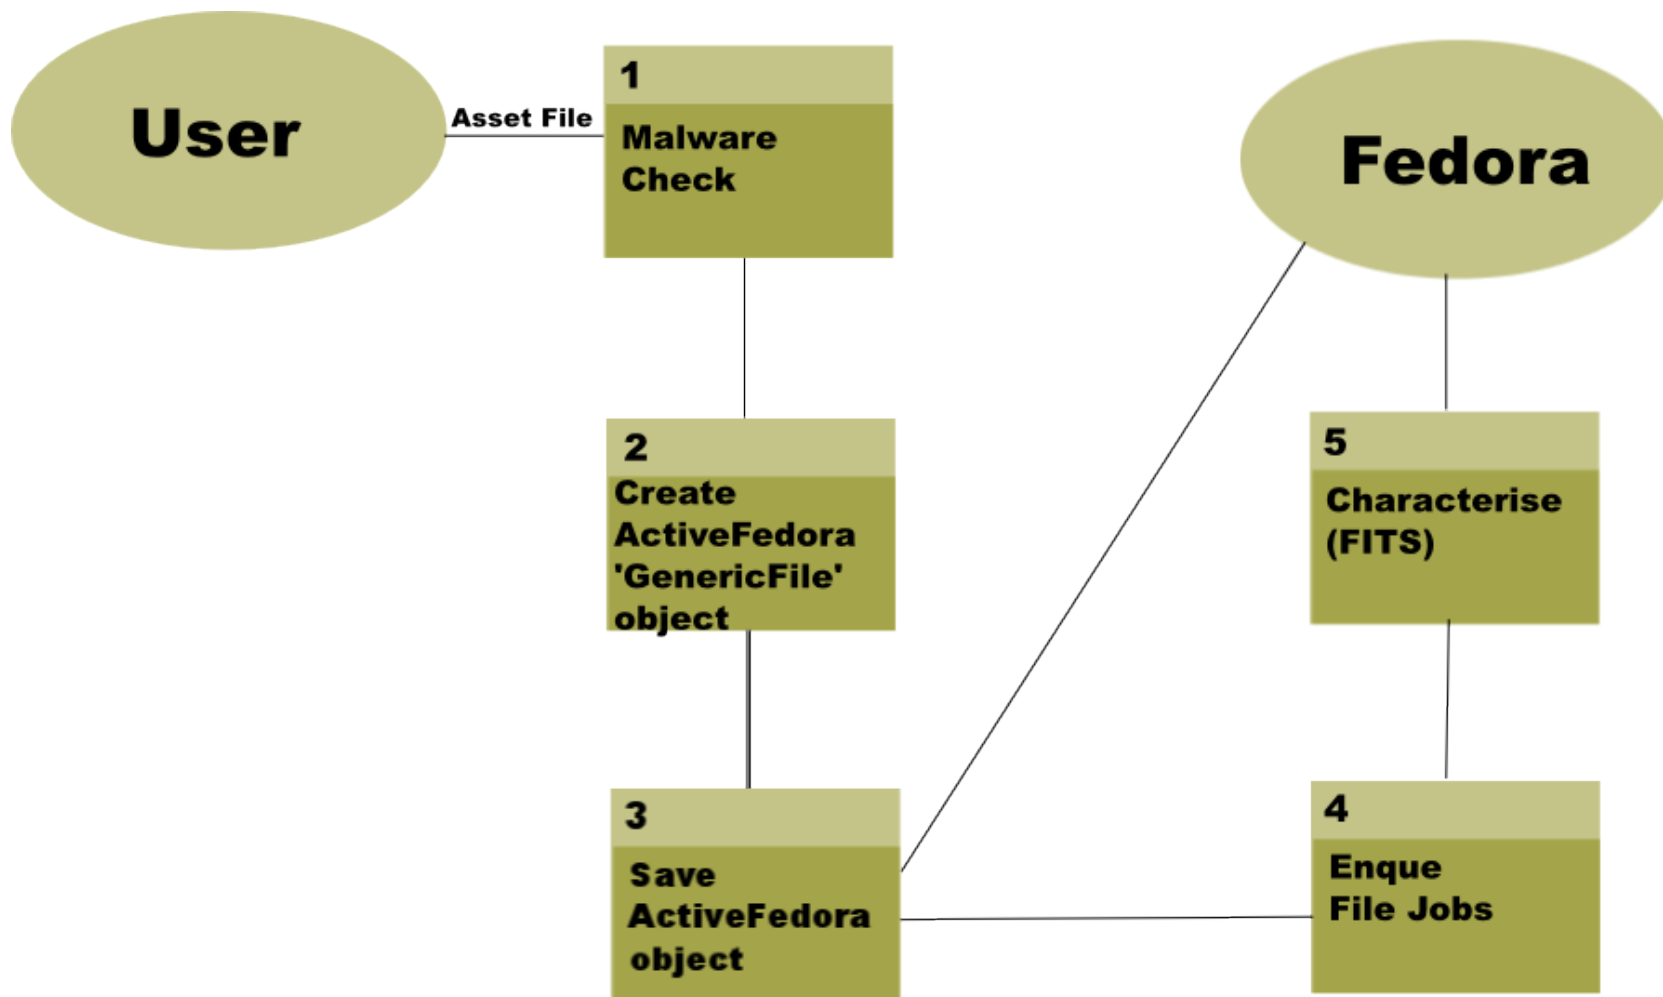

Ingesting Object Assets