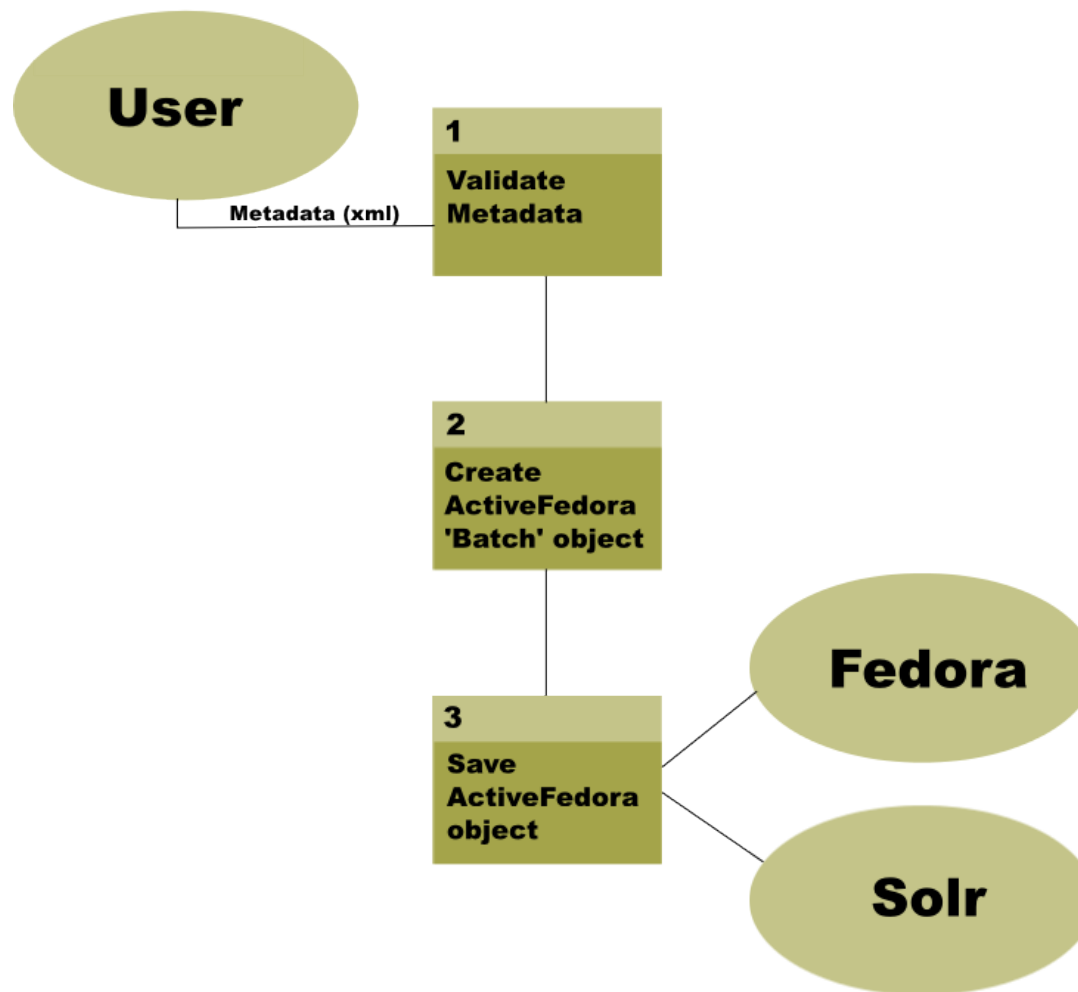

Ingesting Object Metadata