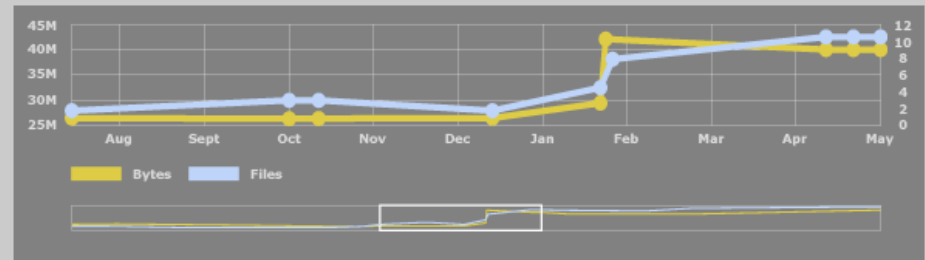

Syncing

[Restart from scratch](#) ☒ Start ☐ Stop

Stopped

Sync Inactive

Sync Started	Today at 10:00 AM
Estimated Completion of Queued Files	Tomorrow at 06:00 PM
Active Uploads	3
File Sync Errors	22
Files Ready to Sync	152
Current Upload Speed	18 Mbs
Average Upload Speed	12 Mbs

Active Uploads

25M/50M	chateau-des-redwoods.mov
25M/50M	chateau-des-redwoods-b.mov
25M/50M	chateau-des-redwoods-long-edited-ver...

Recent Activity: Byte and Files Over Time

Files Ready to Sync [File Sync Errors](#)

Next 10 of 152 Files Remaining

File Path	Size	Created Date	Last Modified Date
/Users/danny/movies/programming-in-nature-1.mov	25 MB	11/12/2012 02:00 PM	11/12/2012 02:00 PM
/Users/danny/movies/programming-in-nature-2.mov	25 MB	11/12/2012 02:00 PM	11/12/2012 02:00 PM
/Users/danny/movies/programming-in-nature-3.mov	25 MB	11/12/2012 02:00 PM	11/12/2012 02:00 PM
/Users/danny/movies/programming-in-nature-4.mov	25 MB	11/12/2012 02:00 PM	11/12/2012 02:00 PM
/Users/danny/movies/programming-in-nature-5.mov	25 MB	11/12/2012 02:00 PM	11/12/2012 02:00 PM
/Users/danny/movies/programming-in-nature-6.mov	25 MB	11/12/2012 02:00 PM	11/12/2012 02:00 PM
/Users/danny/movies/programming-in-nature-7.mov	25 MB	11/12/2012 02:00 PM	11/12/2012 02:00 PM
/Users/danny/movies/programming-in-nature-8.mov	25 MB	11/12/2012 02:00 PM	11/12/2012 02:00 PM
/Users/danny/movies/programming-in-nature-9.mov	25 MB	11/12/2012 02:00 PM	11/12/2012 02:00 PM
/Users/danny/movies/programming-in-nature-10.mov	25 MB	11/12/2012 02:00 PM	11/12/2012 02:00 PM