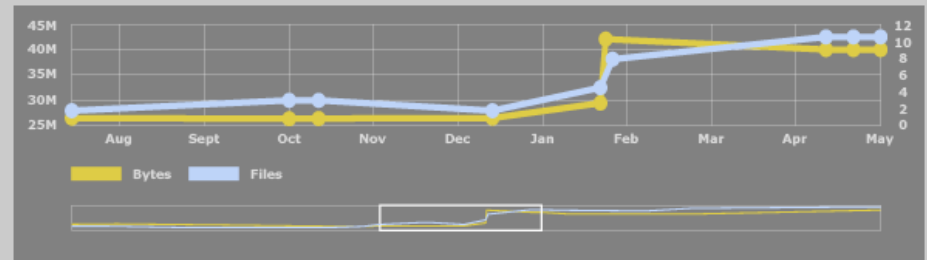

Syncing

[Restart from scratch](#) [Start](#) [Stop](#)

Started ●●●●●

Sync Active

Sync Started	Today at 10:00 AM
Estimated Completion of Queued Files	Tomorrow at 06:00 PM
Active Uploads	3
File Sync Errors	22
Files Ready to Sync	152
Current Upload Speed	18 Mbs
Average Upload Speed	12 Mbs

Active Uploads

25M/50M	chateau-des-redwoods.mov
25M/50M	chateau-des-redwoods-b.mov
25M/50M	chateau-des-redwoods-long-edited-ver...

Recent Activity: Byte and Files Over Time

Files Ready to Sync File Sync Errors

Next 10 of 152 Files Remaining

File Path	Size	Created Date	Last Modified Date
/Users/danny/movies/programming-in-nature-1.mov	25 MB	11/12/2012 02:00 PM	11/12/2012 02:00 PM
/Users/danny/movies/programming-in-nature-2.mov	25 MB	11/12/2012 02:00 PM	11/12/2012 02:00 PM
/Users/danny/movies/programming-in-nature-3.mov	25 MB	11/12/2012 02:00 PM	11/12/2012 02:00 PM
/Users/danny/movies/programming-in-nature-4.mov	25 MB	11/12/2012 02:00 PM	11/12/2012 02:00 PM
/Users/danny/movies/programming-in-nature-5.mov	25 MB	11/12/2012 02:00 PM	11/12/2012 02:00 PM
/Users/danny/movies/programming-in-nature-6.mov	25 MB	11/12/2012 02:00 PM	11/12/2012 02:00 PM
/Users/danny/movies/programming-in-nature-7.mov	25 MB	11/12/2012 02:00 PM	11/12/2012 02:00 PM
/Users/danny/movies/programming-in-nature-8.mov	25 MB	11/12/2012 02:00 PM	11/12/2012 02:00 PM
/Users/danny/movies/programming-in-nature-9.mov	25 MB	11/12/2012 02:00 PM	11/12/2012 02:00 PM
/Users/danny/movies/programming-in-nature-10.mov	25 MB	11/12/2012 02:00 PM	11/12/2012 02:00 PM