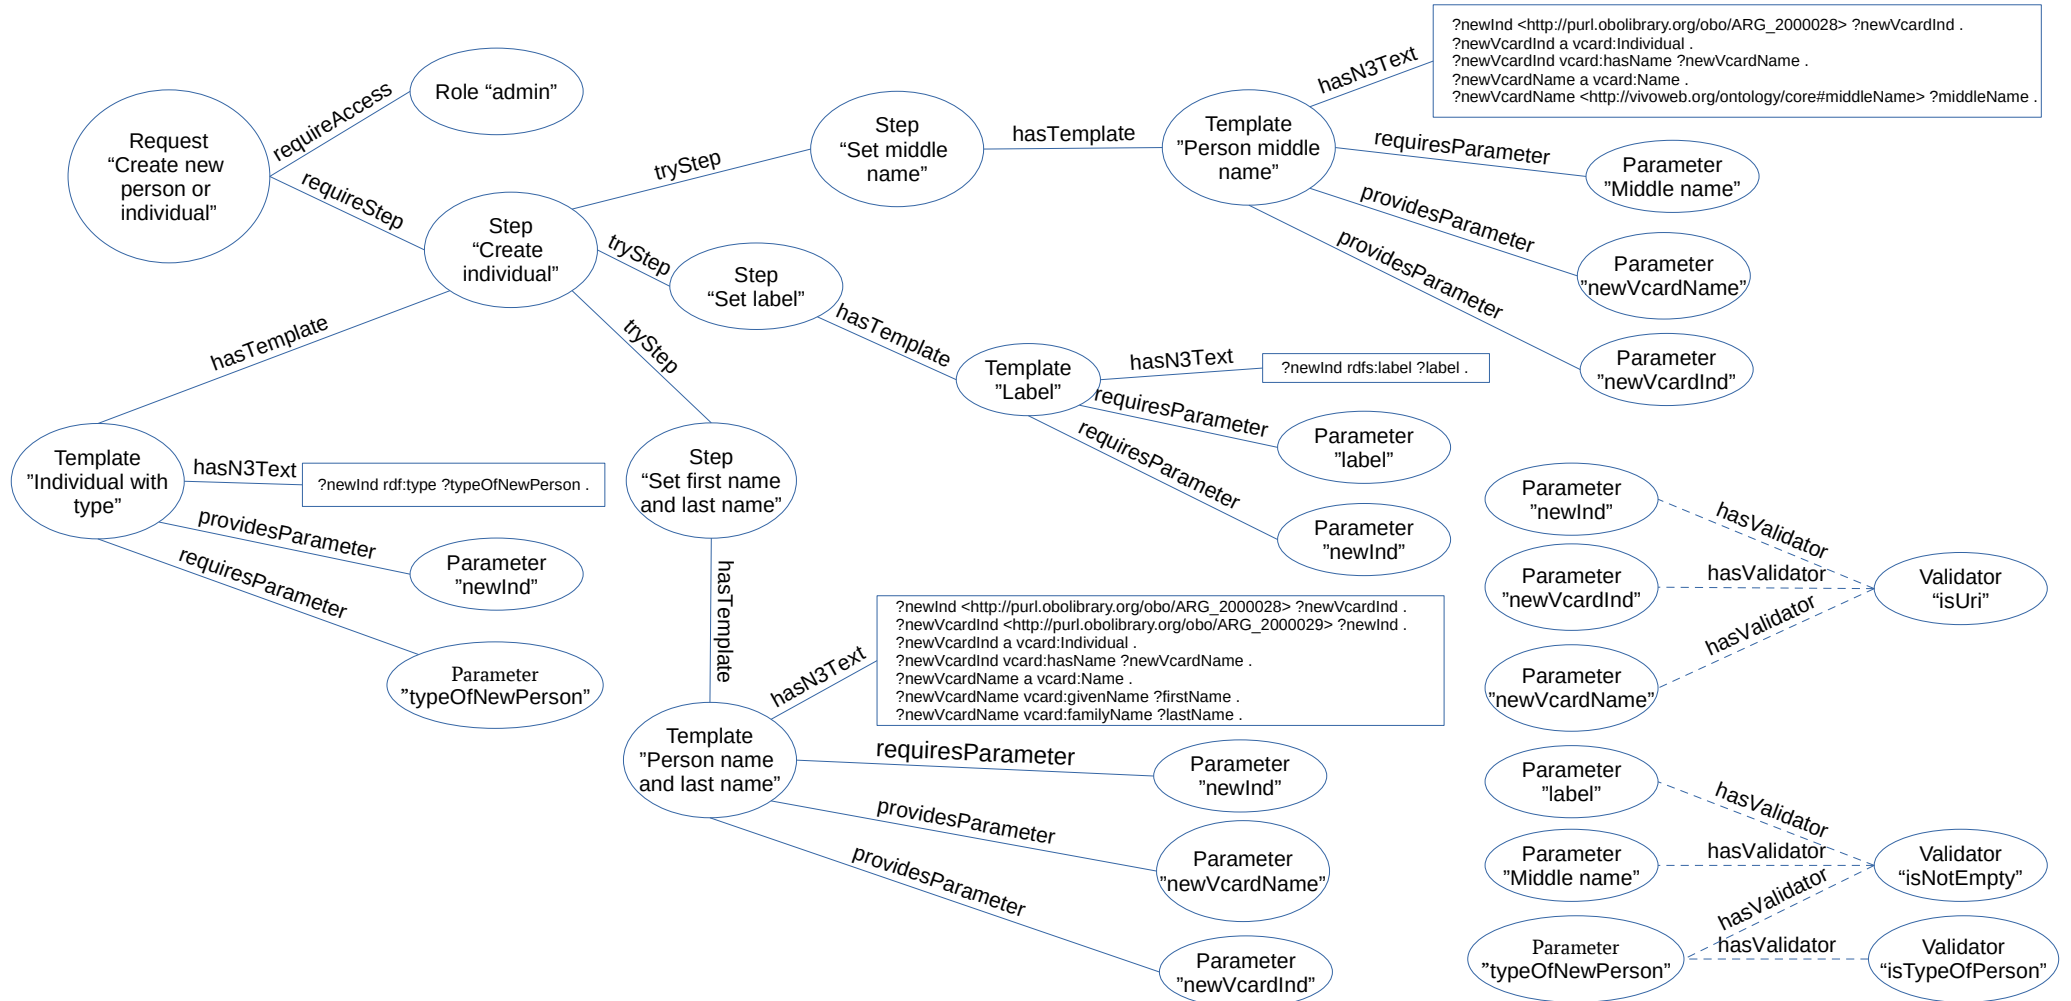

# Dynamic API description example based on VIVONewIndividualFormGenerator

# Current architecture